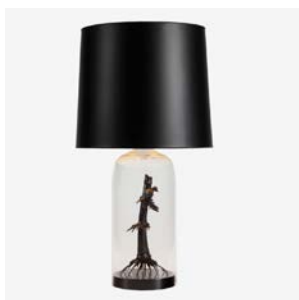

L'Oiseau Table Lamp

60% Off **$850 each**

(2) Ebony Base with Patinated Sculpture and Glass Bell Jar.

Brass Fittings - Shades Please Inquire (Factory)